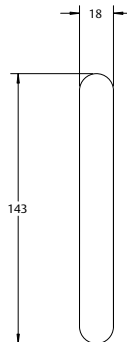

Features

- Red deadlock indicator on internal handle activates when key deadlocked (deadlocking version only)
- Opposing anti-lift beaks for added security
- Anti-slam pin protects locking beaks from accidental damage
- Retrofittable - easily replaces most sliding door locks
- Non-handed lock chassis with intuitive downward snib motion to unlock
- Available with internal D handle or internal Pull
- Can be keyed alike to other ASSA ABLOY CYL4™ 5-Pin locks for one key convenience
- Achieves Australian Standards AS4145:1993 (Part 2) Security Level S1 and Durability Level D3
- New Zealand made

Aria Endeavour

Sliding Door Lock

INTERLOCK™
ASSA ABLOY

Interior D-Handle

Interior Pull

Exterior Pull

Exterior Cover Plate

EXP-FY-014-0410NZ