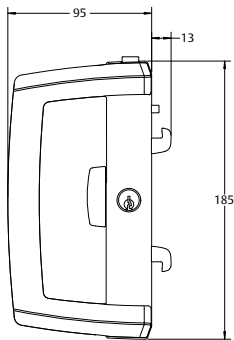

Features

- Red deadlock indicator on internal handle activates when key deadlocked (deadlocking version only)
- Opposing anti-lift beaks for added security
- Anti-slam pin protects locking beaks from accidental damage
- Retrofittable - easily replaces most sliding door locks
- Non-handed lock chassis with intuitive downward snib motion to unlock
- Available with internal D handle or internal Pull
- Can be keyed alike to other ASSA ABLOY CYL4™ 5-Pin locks for one key convenience
- Achieves Australian Standards AS4145:1993 (Part 2) Security Level S1 and Durability Level D3
- New Zealand made

Aria Endeavour

Sliding Door Lock

INTERLOCK™
ASSA ABLOY

Interior D-Handle

Interior Pull

Exterior Pull

Exterior Cover Plate

EXP-FY-014-0410NZ