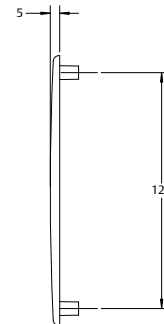

Aria Endeavour

Sliding Door Lock

INTERLOCK™
ASSA ABLOY

Interior D-Handle

Interior Pull

Exterior Pull

Exterior Cover Plate

EXP-FY-014-0410NZ