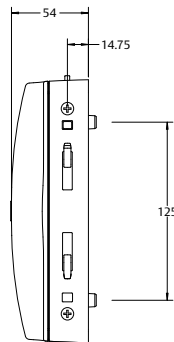

Aria Endeavour

Sliding Door Lock

INTERLOCK™
ASSA ABLOY

Interior D-Handle

Interior Pull

Exterior Pull

Exterior Cover Plate

EXP-FY-014-0410NZ