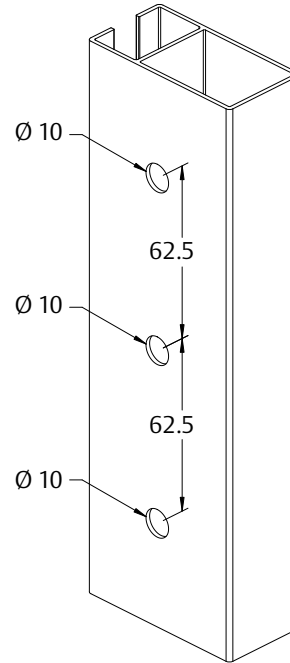

Features

- Red deadlock indicator on internal handle activates when key deadlocked (deadlocking version only)
- Opposing anti-lift beaks for added security
- Anti-slam pin protects locking beaks from accidental damage
- Retrofittable - easily replaces most sliding door locks
- Non-handed lock chassis with intuitive downward snib motion to unlock
- Available with internal D handle or internal Pull
- Can be keyed alike to other ASSA ABLOY CYL4™ 5-Pin locks for one key convenience
- Achieves Australian Standards AS4145:1993 (Part 2) Security Level S1 and Durability Level D3
- New Zealand made

Aria Endeavour

Sliding Door Lock

INTERLOCK™
ASSA ABLOY

Interior D-Handle

Interior Pull

Exterior Pull

Exterior Cover Plate

EXP-FY-014-0410NZ