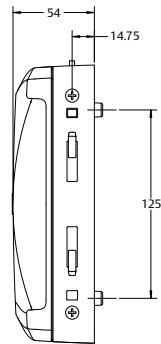

Options

- Double cylinder deadlocking with Daylatch and deadlocking indicator
- Single cylinder locking with snib
- Trade pack range has additional locking options with D and Slim Pull handles, in a full range of powdercoat and plated finishes

Aria Endeavour

Sliding Door Lock

INTERLOCK™
ASSA ABLOY

Interior D-Handle

Interior Pull

Exterior Pull

Exterior Cover Plate

EXP-FY-014-0410NZ