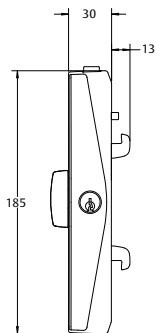

Features

- Red deadlock indicator on internal handle activates when key deadlocked (deadlocking version only)
- Opposing anti-lift beaks for added security
- Anti-slam pin protects locking beaks from accidental damage
- Retrofittable - easily replaces most sliding door locks
- Non-handed lock chassis with intuitive downward snib motion to unlock
- Available with internal D handle or internal Pull
- Can be keyed alike to other ASSA ABLOY CYL4™ 5-Pin locks for one key convenience
- Achieves Australian Standards AS4145:1993 (Part 2) Security Level S1 and Durability Level D3
- New Zealand made

Aria Endeavour

Sliding Door Lock

INTERLOCK™
ASSA ABLOY

Interior D-Handle

Interior Pull

Exterior Pull

Exterior Cover Plate

EXP-FY-014-0410NZ