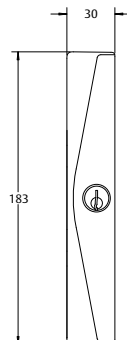

Features

- Red deadlock indicator on internal handle activates when key deadlocked (deadlocking version only)
- Opposing anti-lift beaks for added security
- Anti-slam pin protects locking beaks from accidental damage
- Retrofittable - easily replaces most sliding door locks
- Non-handed lock chassis with intuitive downward snib motion to unlock
- Available with internal D handle or internal Pull
- Can be keyed alike to other ASSA ABLOY CYL4™ 5-Pin locks for one key convenience
- Achieves Australian Standards AS4145:1993 (Part 2) Security Level S1 and Durability Level D3
- New Zealand made

Aria Endeavour

Sliding Door Lock

INTERLOCK™
ASSA ABLOY

Interior D-Handle

Interior Pull

Exterior Pull

Exterior Cover Plate

EXP-FY-014-0410NZ