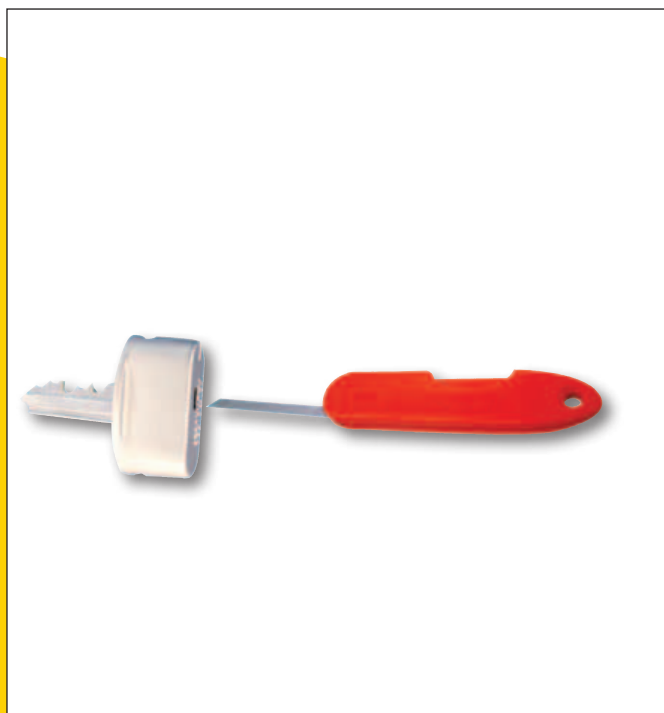

The world's favourite lock

Yale[®]

Securiturn™ removable thumbturn

The Securiturn™ is a convenient, safe and secure removable thumbturn for double cylinder locks, which can be easily removed when the building is secured, using a release key. The innovative design allows new and existing double cylinders to have the everyday convenience of the thumbturn which can be removed when the premises are unoccupied.

Features

- Easy to operate
- Simple but effective security
- Incorporates safety when utilising double cylinder locks
- Thumbturn with 'Red Safe Plug' conforms to NZ Building Act "Means of Escape" clause 7.2.2
- Precision design and quality construction
- Euro Cylinder Note: A feature of Securiturn™ when used in Euro Cylinders is that key access from outside will be prevented by turning Securiturn™ from the correct vertical position. Consequently, do not leave Securiturn™ in the inside cylinder of the main access door as key entry could be prevented
- New Zealand made

Options

- Provided complete with release key
- 5 pin and 6 pin cylinders
- Plated finishes include: polished brass and satin chrome

Securiturn™ removable thumbturn

The world's favourite lock

RES-FLY-062 - YALE - 1012NZ