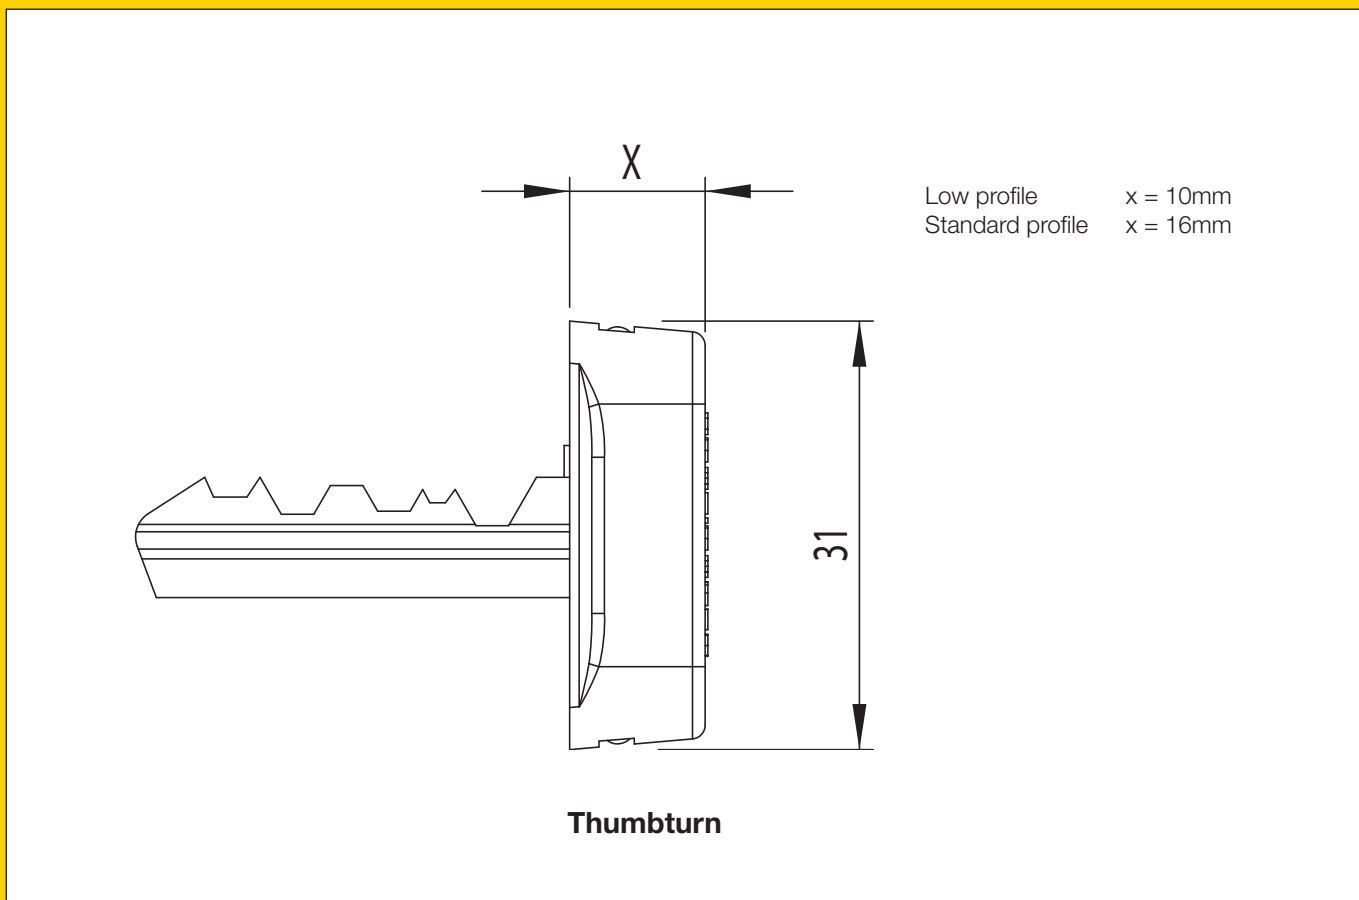

Securiturn™ removable thumbturn

The world's favourite lock

RES-FLY-062 - YALE - 1012NZ

ASSA ABLOY New Zealand Ltd.
6 Armstrong Road, Albany, Auckland 0632
info.nz@assaabloy.com
www.yalelock.co.nz

ASSA ABLOY Australia Pty Ltd.
235 Huntingdale Road, Oakleigh, Victoria 3166
info.au@assaabloy.com
www.assaabloy.com.au