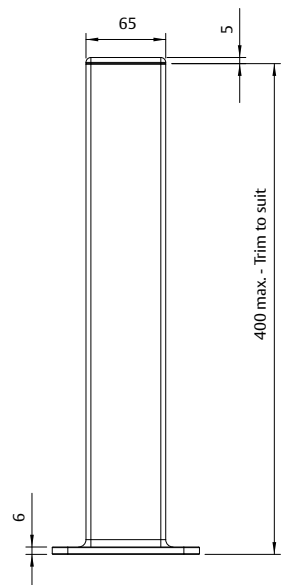

## Hinged Door Accessories

Door Mount

Door Mount Short Arm

Floor Post

RES-FLY-087 0513NZ