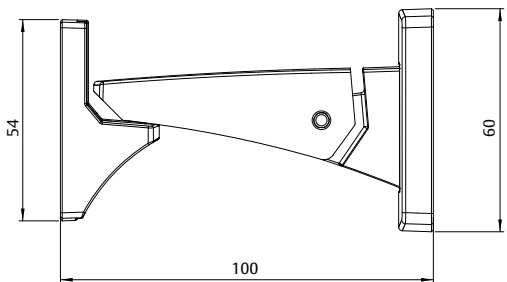

Floor Mount