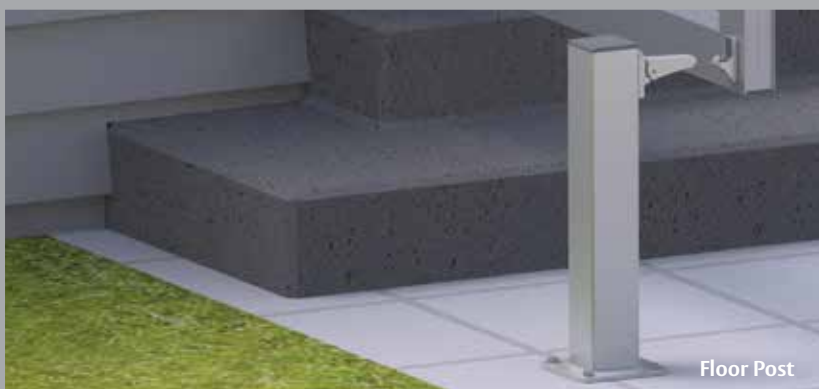

Steadfast Holdback Door Stop

Hinged Door Accessories

INTERLOCK™
ASSA ABLOY

ASSA ABLOY, the global leader
in door opening solutions.

The Steadfast Holdback Door Stop range is designed to cushion the opening of hinged and folding doors and hold them open. Its innovative, sleek and robust design removes the need to bend down to the floor to latch or release the door. With a variety of mounting options, the Steadfast range is suitable for all situations where a door stop is required.

Features

- Self-latching
- Toe-operated release (except short version) means no bending down
- Sleek, robust design
- Concealed screw fixings
- Suitable for internal and external applications
- New Zealand made

Options

- Available in a range of powdercoat colours and satin chrome
- Floor, wall and door mount versions available
- Short version for between door panels

Floor Post