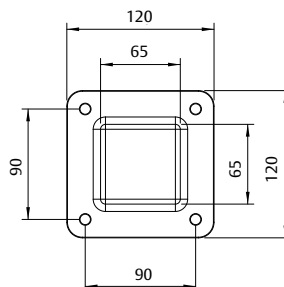

## Hinged Door Accessories

Door Mount

Door Mount Short Arm

Floor Post

RES-FLY-087 0513NZ