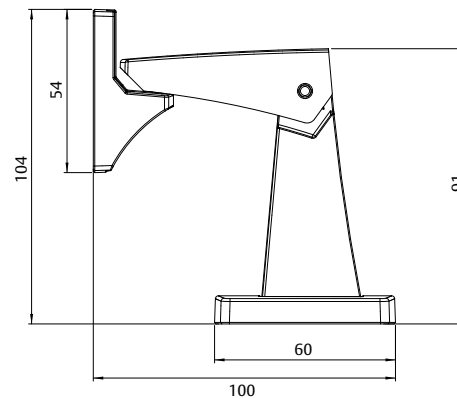

Floor Mount