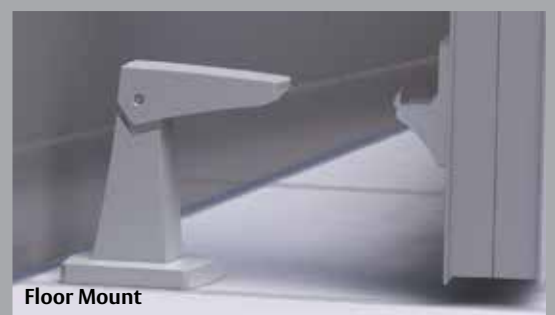

## Hinged Door Accessories

**INTERLOCK™**  
**ASSA ABLOY**

ASSA ABLOY, the global leader  
in door opening solutions.

Wall Mount

The Steadfast Holdback Door Stop range is designed to cushion the opening of hinged and folding doors and hold them open. Its innovative, sleek and robust design removes the need to bend down to the floor to latch or release the door. With a variety of mounting options, the Steadfast range is suitable for all situations where a door stop is required.

### Features

- Self-latching
- Toe-operated release (except short version) means no bending down
- Sleek, robust design
- Concealed screw fixings
- Suitable for internal and external applications
- New Zealand made

### Options

- Available in a range of powdercoat colours and satin chrome
- Floor, wall and door mount versions available
- Short version for between door panels

Floor Post

Door Mount Short Arm

Floor Mount