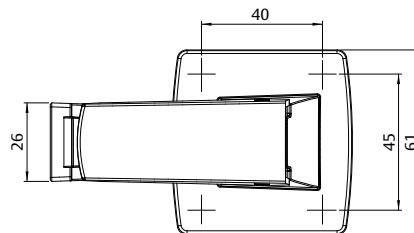

Floor Mount