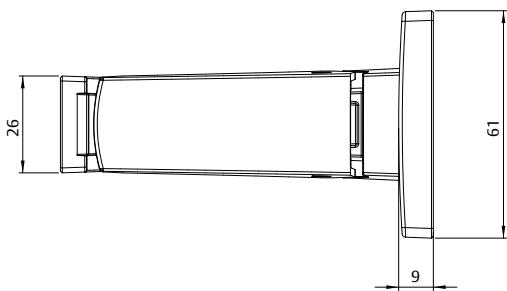

Floor Mount