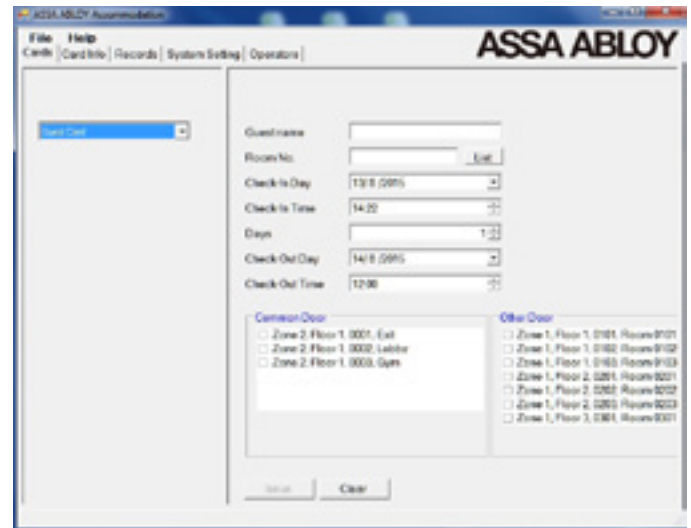

### Operating Instructions:

1. Please hold the card close to lock
2. Green Light indicates lock is open
3. Turn handle to open the door

The global leader in door opening solutions

**ASSA ABLOY**

## Software

A simple to use software system that makes it easy to manage and maintain your access control

- Basic door management software system that is simple to add and delete doors/users as necessary
- Flexible user access rights
- Software Management Cards for activating card issuing system and initializing the door locks
- Access Management Setting Cards for setting the Wireless Access Control Lock ID and “real time” clock.
- Audits: Show and report on;
  - Lists of individual doors
  - Identification of users
  - Doors by floor, building, block, zone etc.
  - A report of every opening/closing registered by all locks/readers
  - All events relating to the operation of the software (Logins etc.)
- Different levels for operators. (Administrators)
- Intuitive Windows® based software connected to a USB card encoder to program/issue cards