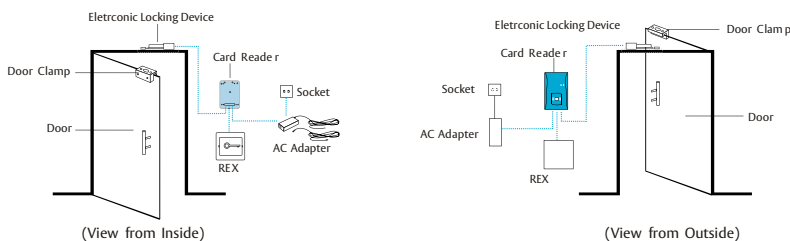

Door Access Controller Wall Reader

- RFID Door Access Controller Wall Reader can be used on an entry door as part of the complete wireless access control system. It can also be used on any other common area doors in the building

- The RFID Door Access Controller Wall Reader can be used with a number of different electronic lock types. Compatible with electronic magnets, drop bolts, motorized locks and electric strikes
- Includes the correct power supply and request to exit button (REX) on the inside of the door to allow convenient free egress for all users

ASSA ABLOY

Operating Instructions:

1. Please hold the card close to lock
2. Green Light indicates lock is open
3. Turn handle to open the door

The global leader in door opening solutions

ASSA ABLOY