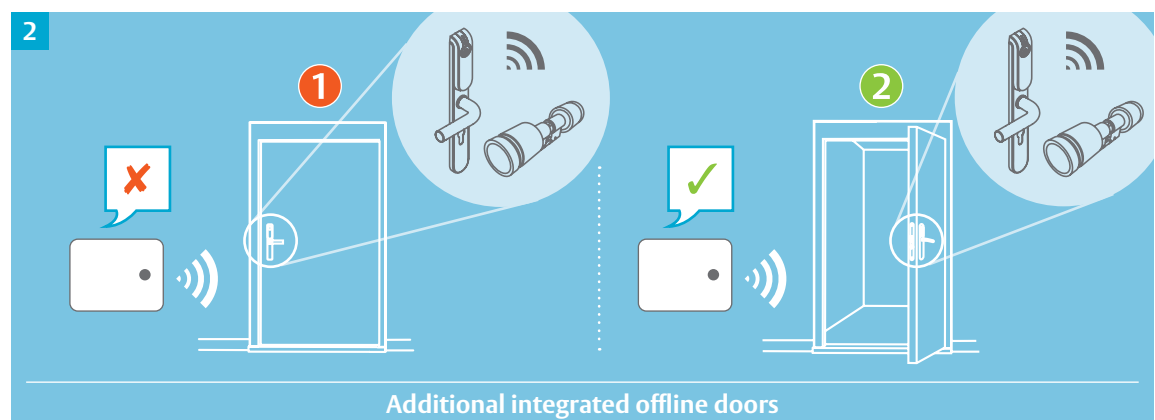

ASSA ABLOY

The global leader in
door opening solutions

No Wiring. Low Costs.

Aperio™ Offline - the most cost effective EAC door solution

Highlights

- Available for all Aperio™ lock types - Cylinders C900/ Escutcheons E900
- User gets new and updated user rights from the EAC system
- Door alarms like “Low battery” or „Lock jammed“ get transported back to the EAC system via user credentials
- For security reasons user credentials have adjustable validity times
- Office mode (permanent open via schedule)/ Toggle mode (Change lock state with single card presentation)
- Support up to 16 schedules
- Void list function ensures higher security level (black-list)
- Aperio™ Offline devices can be easily converted to Aperio™ Online devices without hardware changes
- Available for different RFID technologies:

MIFARE™
CLASSIC / DESFire™

Aperio™ Offline – Access decision is made by the Aperio™ device based on the information stored on user credential

Symbols

	Frequency IEEE 802.15.4 (2,4 GHz) - 128 bit AES encryption
	Activation of card Valid access data on card for e.g. 24 h
	Access plan
	Access granted / denied
	Integrated offline door 1
	Integrated offline door 2