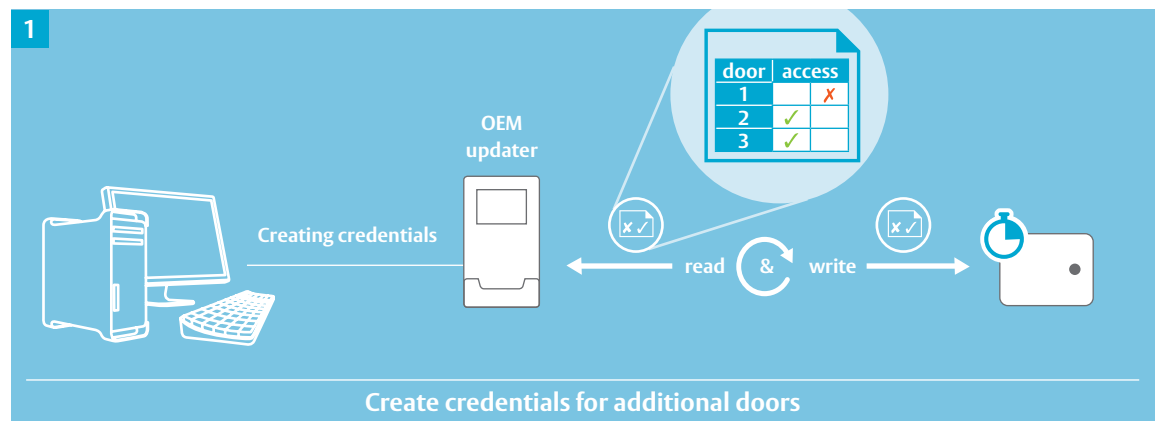

ASSA ABLOY

The global leader in
door opening solutions

No Wiring. Low Costs.

Aperio™ Offline - the most cost effective EAC door solution

Highlights

- Available for all Aperio™ lock types - Cylinders C900/ Escutcheons E900
- User gets new and updated user rights from the EAC system
- Door alarms like “Low battery” or „Lock jammed“ get transported back to the EAC system via user credentials
- For security reasons user credentials have adjustable validity times
- Office mode (permanent open via schedule)/ Toggle mode (Change lock state with single card presentation)
- Support up to 16 schedules
- Void list function ensures higher security level (black-list)
- Aperio™ Offline devices can be easily converted to Aperio™ Online devices without hardware changes
- Available for different RFID technologies:

MIFARE™
CLASSIC / DESFire™

Aperio™ Offline – Access decision is made by the Aperio™ device based on the information stored on user credential

Symbols

	Frequency IEEE 802.15.4 (2,4 GHz) - 128 bit AES encryption
	Activation of card Valid access data on card for e.g. 24 h
	Access plan
	Access granted / denied
	Integrated offline door 1
	Integrated offline door 2