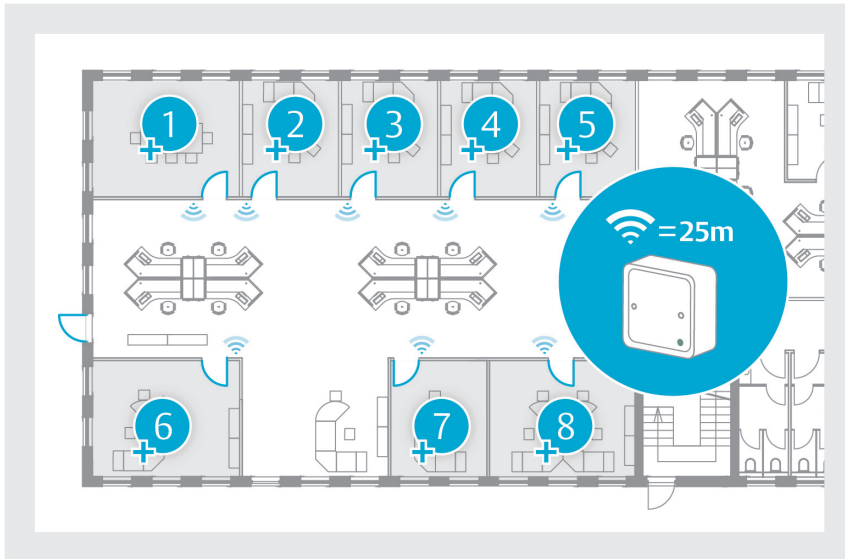

A communications hub providing a wireless connection with up to eight doors has just been added to the Aperio™ product portfolio.

Suitable for interior doors, this hub is particularly practical for hallways with a number of adjacent corridors.

ASSA ABLOY

The global leader in
door opening solutions

More Doors. Low Costs.

Wireless and easy integration with the AH30 1-to-8 Aperio™ communication hub

Highlights

- Allows connection to up to 8 Aperio™ devices on a single hub
- Operates within a transmission range of approx. 25 metres
- Time and effort required for installation are also reduced
- Costs for each door integrated into the system are now even lower
- All radio communications encrypted using AES 128 bits
- Available for different RFID technologies: