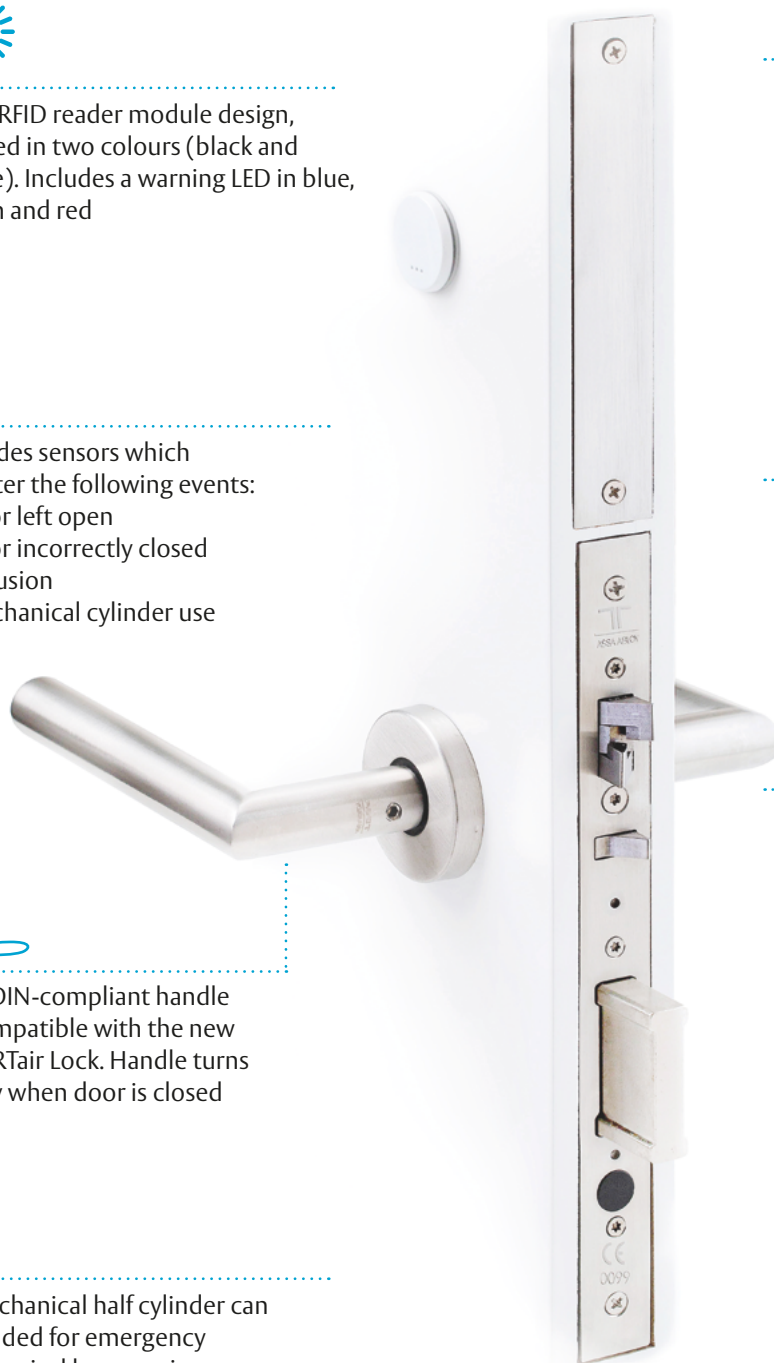

The *i-minimal* is compatible with all SMARTair systems (Standalone, Offline, Update on Card, Openow and Wireless online) and mobile access control solutions (Openow™ and TESA SMARTair Remote app).

New RFID reader module design, offered in two colours (black and white). Includes a warning LED in blue, green and red

Includes sensors which register the following events:

- Door left open
- Door incorrectly closed
- Intrusion
- Mechanical cylinder use

Any DIN-compliant handle is compatible with the new SMARTair Lock. Handle turns freely when door is closed

A mechanical half cylinder can be added for emergency mechanical key opening

Button for electronic privacy is always included

Bluetooth communication and Wireless online reporting with 1-2 year battery autonomy

EURO profile mortise lock includes a battery-powered electromechanical clutch

Automatic deadbolt projection (2.54cm) and panic function

Your Environment, your Lock

Designed to meet the access control needs of high traffic doors