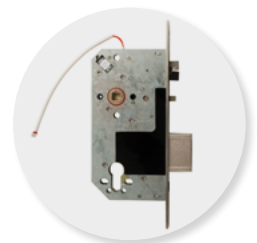

Includes sensors which register the following events:

- Door left open
- Door incorrectly closed
- Intrusion
- Mechanical cylinder use

Any DIN-compliant handle is compatible with the new SMARTair Lock. Handle turns freely when door is closed

A mechanical half cylinder can be added for emergency mechanical key opening

Button for electronic privacy is always included

Bluetooth communication and Wireless online reporting with 1-2 year battery autonomy

EURO profile mortise lock includes a battery-powered electromechanical clutch

Automatic deadbolt projection (2.54cm) and panic function

Your Environment, your Lock

Designed to meet the access control needs of high traffic doors