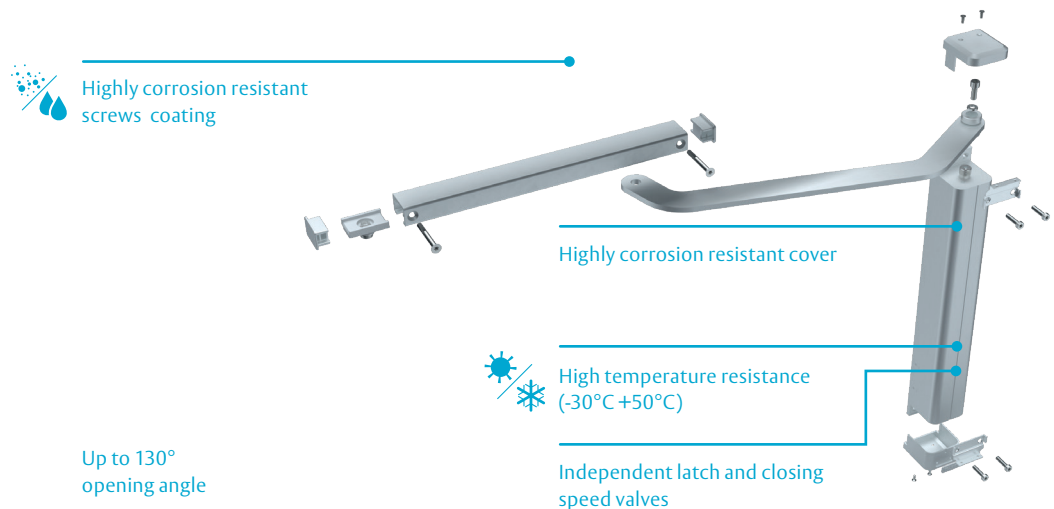

Yet at the same time, a gate should not be inconvenient. It shouldn't erect a barrier to the young, old or less-able. ASSA ABLOY Vertical Gate Closers are equipped with unique 3D Cam-Motion® technology. They open easily with minimal user force and shut tight. You can relax: Your property is secure and welcoming.

Up to 130° opening angle

Up to 1300mm wide gates

Install on gate column or side wall

Mount right-side up or upside down

A minimalist and slim design, mounted vertically behind your gate - out of sight but always at work. Compatible with almost any pedestrian and security gate with a range of mounting plates.