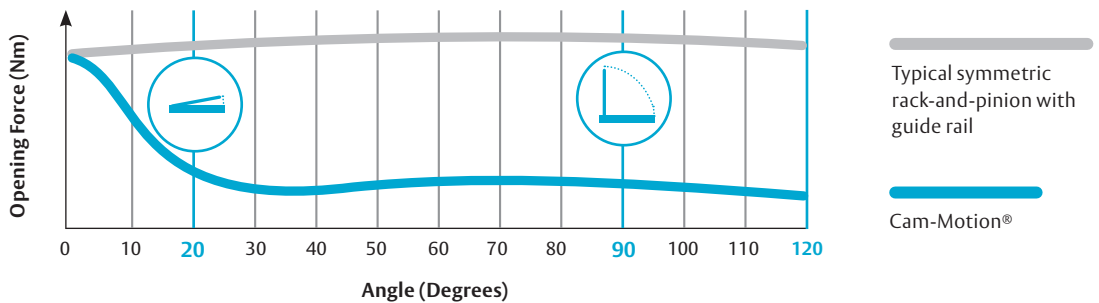

Feel the difference with Cam-Motion® technology

Every user, young or old, opens your gate effortlessly and safely

Compared to rack-and-pinion closers with guide rails, you need not pull or push a Cam-Motion® closer so hard (see the graph, below). It is easier on your arms — and built for the natural power of the human elbow. Especially for younger children, elderly and the less-able, opening a door is easy and comfortable.

A gate closer equipped with 3D Cam-Motion® technology is unlike anything you have used before. Cam-Motion® is a performance door opening and closing technology usually found on high-end interior and entrance doors. An ASSA ABLOY Gate Closer adds this premium technology to almost any pedestrian or security gate.

An ASSA ABLOY Vertical Gate Closer requires less effort, ensuring comfortable operation and barrier-free access for all. It shuts tight without force. Unlike traditional door- and gate-closing technology, Cam-Motion® does the heavy lifting, so your employees, guests and family members don't have to.

How ASSA ABLOY vertical gate closers make the difference

A single model can equip almost any pedestrian or security gate at your premises, making life easier for distributors, stockists, installers, architects and specifiers

“Fit-and-forget” performance

- Independent latch and closing speeds, thermo-resistant valves ensure speeds stay set
- High corrosion and temperature resistance saves maintenance costs

Minimal aesthetic impact

- Fits either side of any gate, concealed behind the frame when installed
- Slim build minimizes visual impact; mounting plates ensure broad compatibility

Barrier-free security

- Ergonomic opening and closing performance keeps users and your property safe
- Arm design allows for greater space which minimizes any risk of finger trapping

One model to save time

- One flexible product saves wholesalers' stockroom space and simplifies specification
- Consistency across the whole ASSA ABLOY closer range ensures design harmony