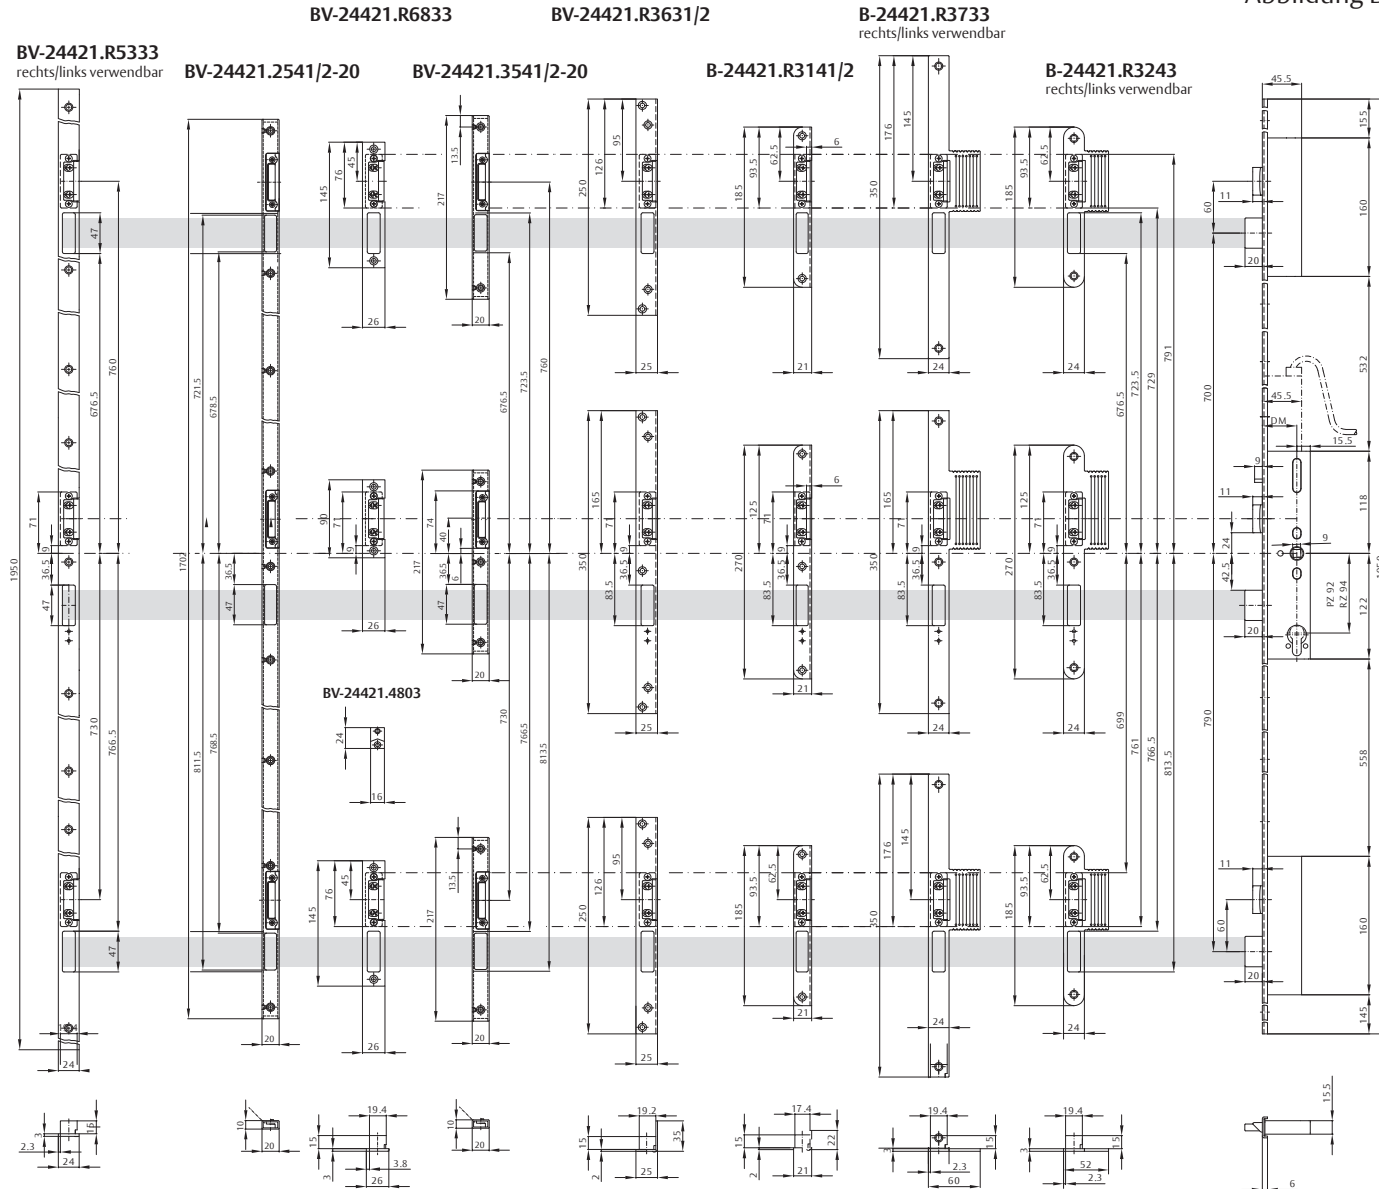

VariFlex/ProfiFlex-Schliessbleche zu FlipLock-Schlosslinie (Standard) Holz

FlipLock
Abbildung DIN links