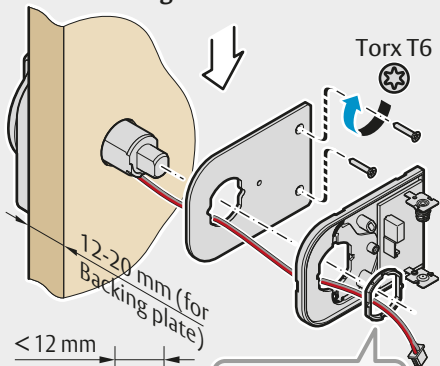

1

Complement to no. 1 in Mounting Instructions KL100

**KL100 19L/S**

Aperio® KL100

ASSA ABLOY
Opening Solutions

Backing plate, 19 or 22 mm
(recommended optional
accessory for wooden door)

Experience a safer
and more open world

Torx T6

2

Continue with no. 2 in
Mounting Instructions KL100

3

Continue with
Mounting Instructions KL100