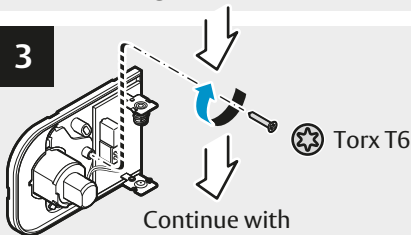

2

Continue with no. 2 in
Mounting Instructions KL100

3