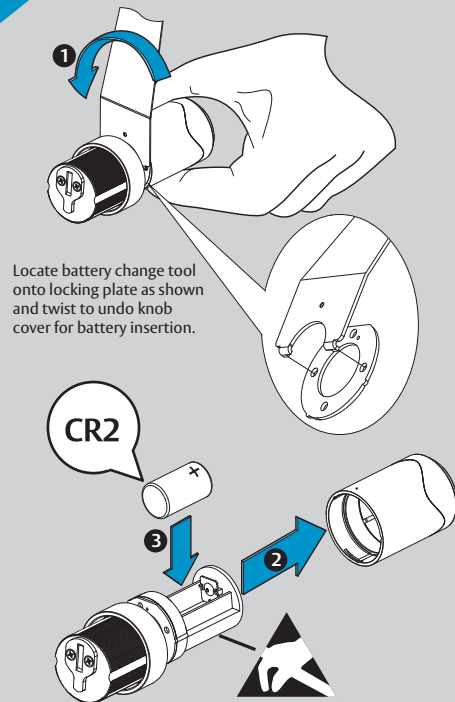

1 APERIO CYLINDER SETUP