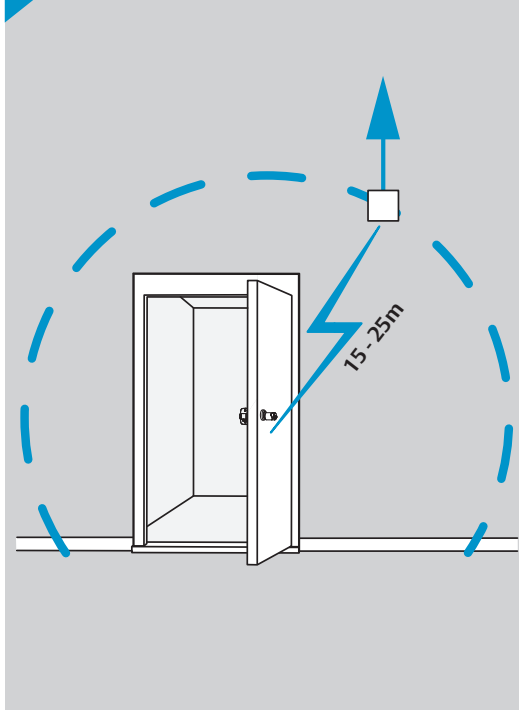

C BATTERY REPLACEMENT

D BATTERY REPLACEMENT

8466-C121 -(1)

ASSA ABLOY
Opening Solutions

Retrofit Installation Instructions

Aperio KAWNEER

Experience a safer
and more open world

CONTENTS

1 APERIO CYLINDER SETUP

2 APERIO CYLINDER SETUP

3 FUNCTION CHECK

4 APERIO HUB SETUP

5 APERIO HUB SETUP

A BATTERY REPLACEMENT

B BATTERY REPLACEMENT