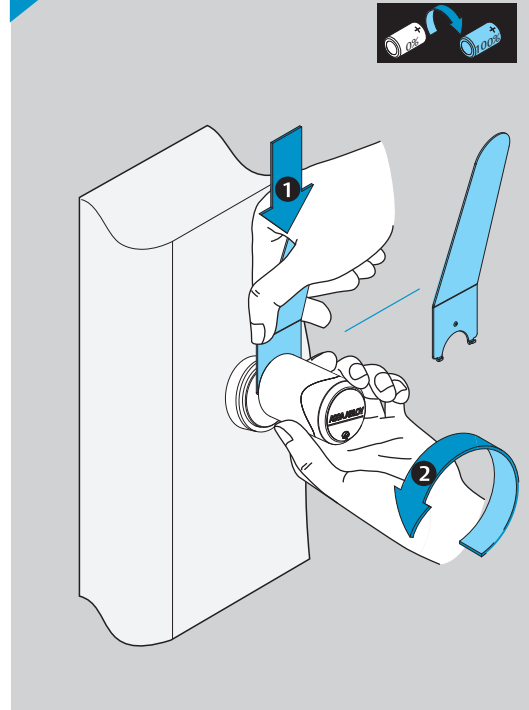

C BATTERY REPLACEMENT

D BATTERY REPLACEMENT

8466-C121 -(1)

ASSA ABLOY
Opening Solutions

Retrofit Installation Instructions

Aperio KAWNEER

Experience a safer
and more open world

CONTENTS

1 APERIO CYLINDER SETUP

2 APERIO CYLINDER SETUP

3 FUNCTION CHECK

4 APERIO HUB SETUP

5 APERIO HUB SETUP

A BATTERY REPLACEMENT

B BATTERY REPLACEMENT