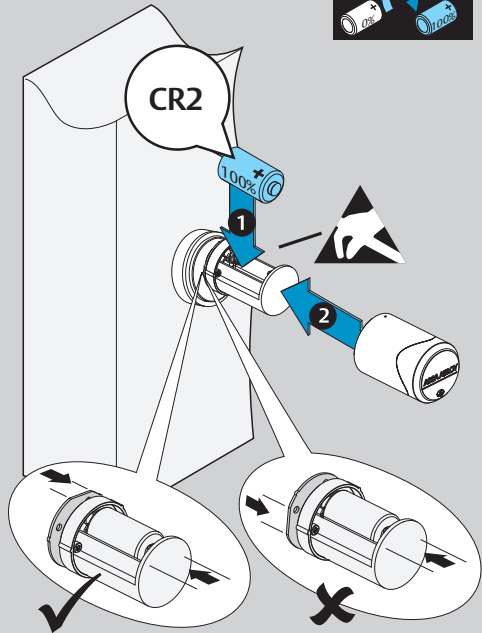

C BATTERY REPLACEMENT

D BATTERY REPLACEMENT

8466-C121 -(1)

ASSA ABLOY
Opening Solutions

Retrofit Installation Instructions

Aperio KAWNEER

Experience a safer
and more open world

CONTENTS

1 APERIO CYLINDER SETUP

2 APERIO CYLINDER SETUP

3 FUNCTION CHECK

4 APERIO HUB SETUP

5 APERIO HUB SETUP

A BATTERY REPLACEMENT

B BATTERY REPLACEMENT