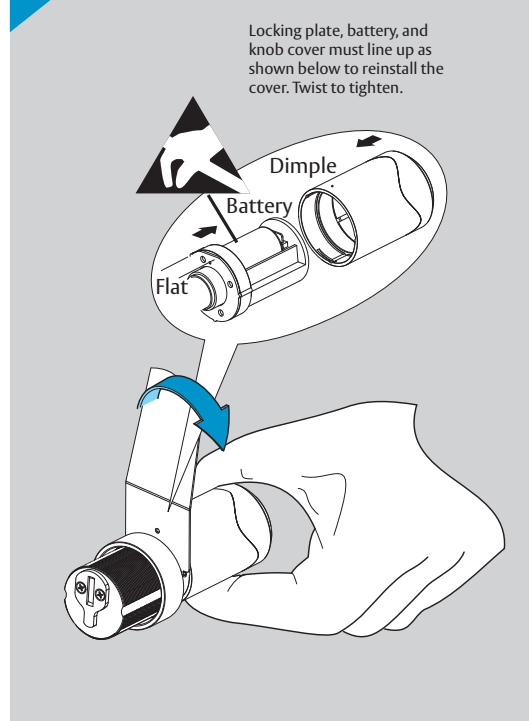

2 APERIO CYLINDER SETUP