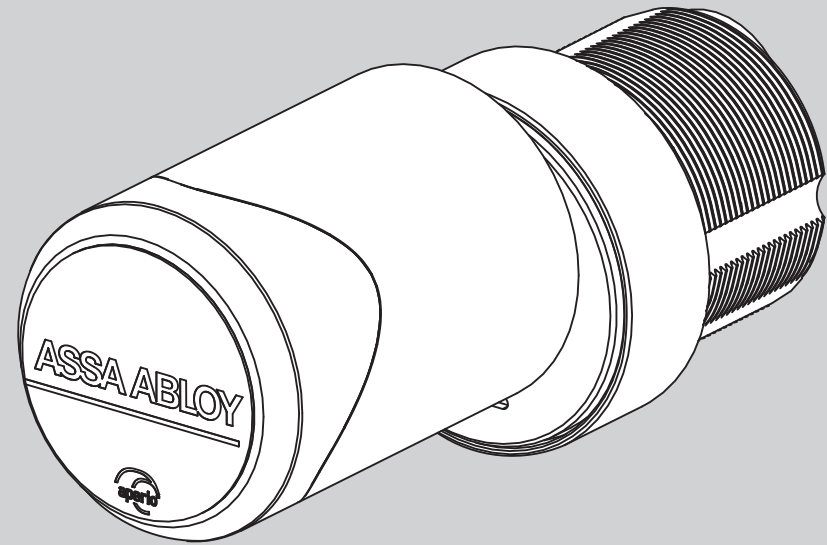

C BATTERY REPLACEMENT

D BATTERY REPLACEMENT

8466-C121 -(1)

ASSA ABLOY
Opening Solutions

Retrofit Installation Instructions

Aperio KAWNEER

Experience a safer
and more open world

CONTENTS