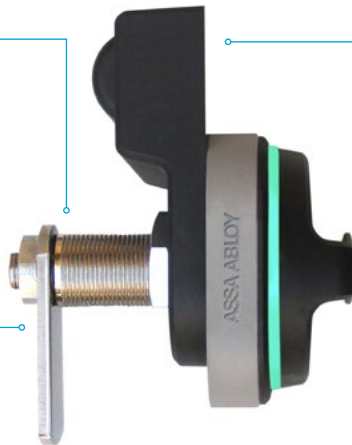

Inbuilt LED instantly communicates if access is granted or denied

Cable free

Install without wiring or connection to the mains. Minimum footprint on your furniture

Energy-saving

KL100 is battery-powered with a typical battery life of several years

Flexible

Four lock versions:
Two lengths: Short and long cylinders to fit metal and wooden doors
Two hole diameters: 19mm and 22mm

Adaptable

May be fitted for left- or right-handed cabinet opening, and vertically to secure drawers