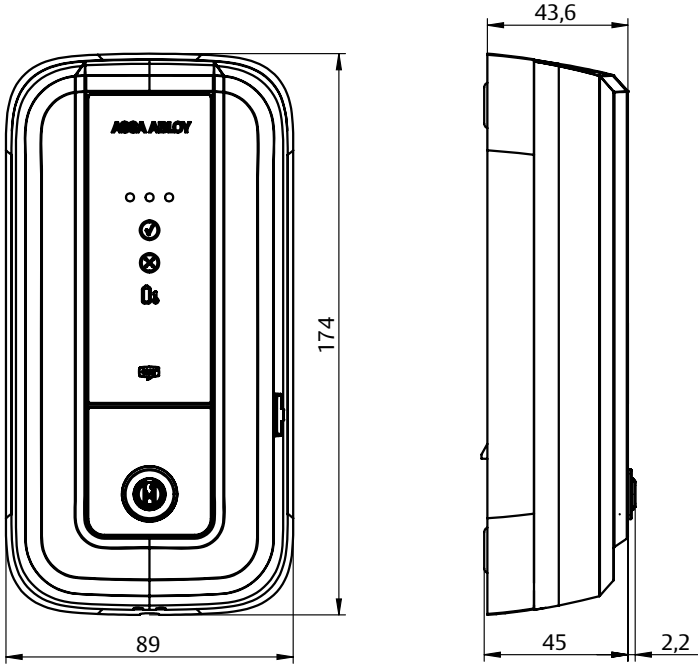

# CLIQ Wall Programming Device Specifications

<b>Dimensions</b>	89x43x174±2 mm (WxDxH)
<b>Mounting</b>	Wall
<b>Key adapter</b>	Product Company Specific
<b>Data storage</b>	Yes
<b>Connection</b>	10BASE-Te & 100BASE-TX – Ethernet
<b>Security</b>	IEEE 802.1X network authentication
<b>Encryption</b>	AES & 3DES
<b>Interfaces</b>	Free Output – 30V @ 0.5A RS485 USB Type-C
<b>Power</b>	12-24 VDC 3W or PoE Class 1, Type 1 (IEEE 802.3af)
<b>Indications</b>	Visual and audible
<b>Ingress protection classification</b>	IP20
<b>Certification</b>	Conformité Européenne – CE UK Conformity Assessed – UKCA USA – FCC CFR 47 Alarm system – EN 50130-4